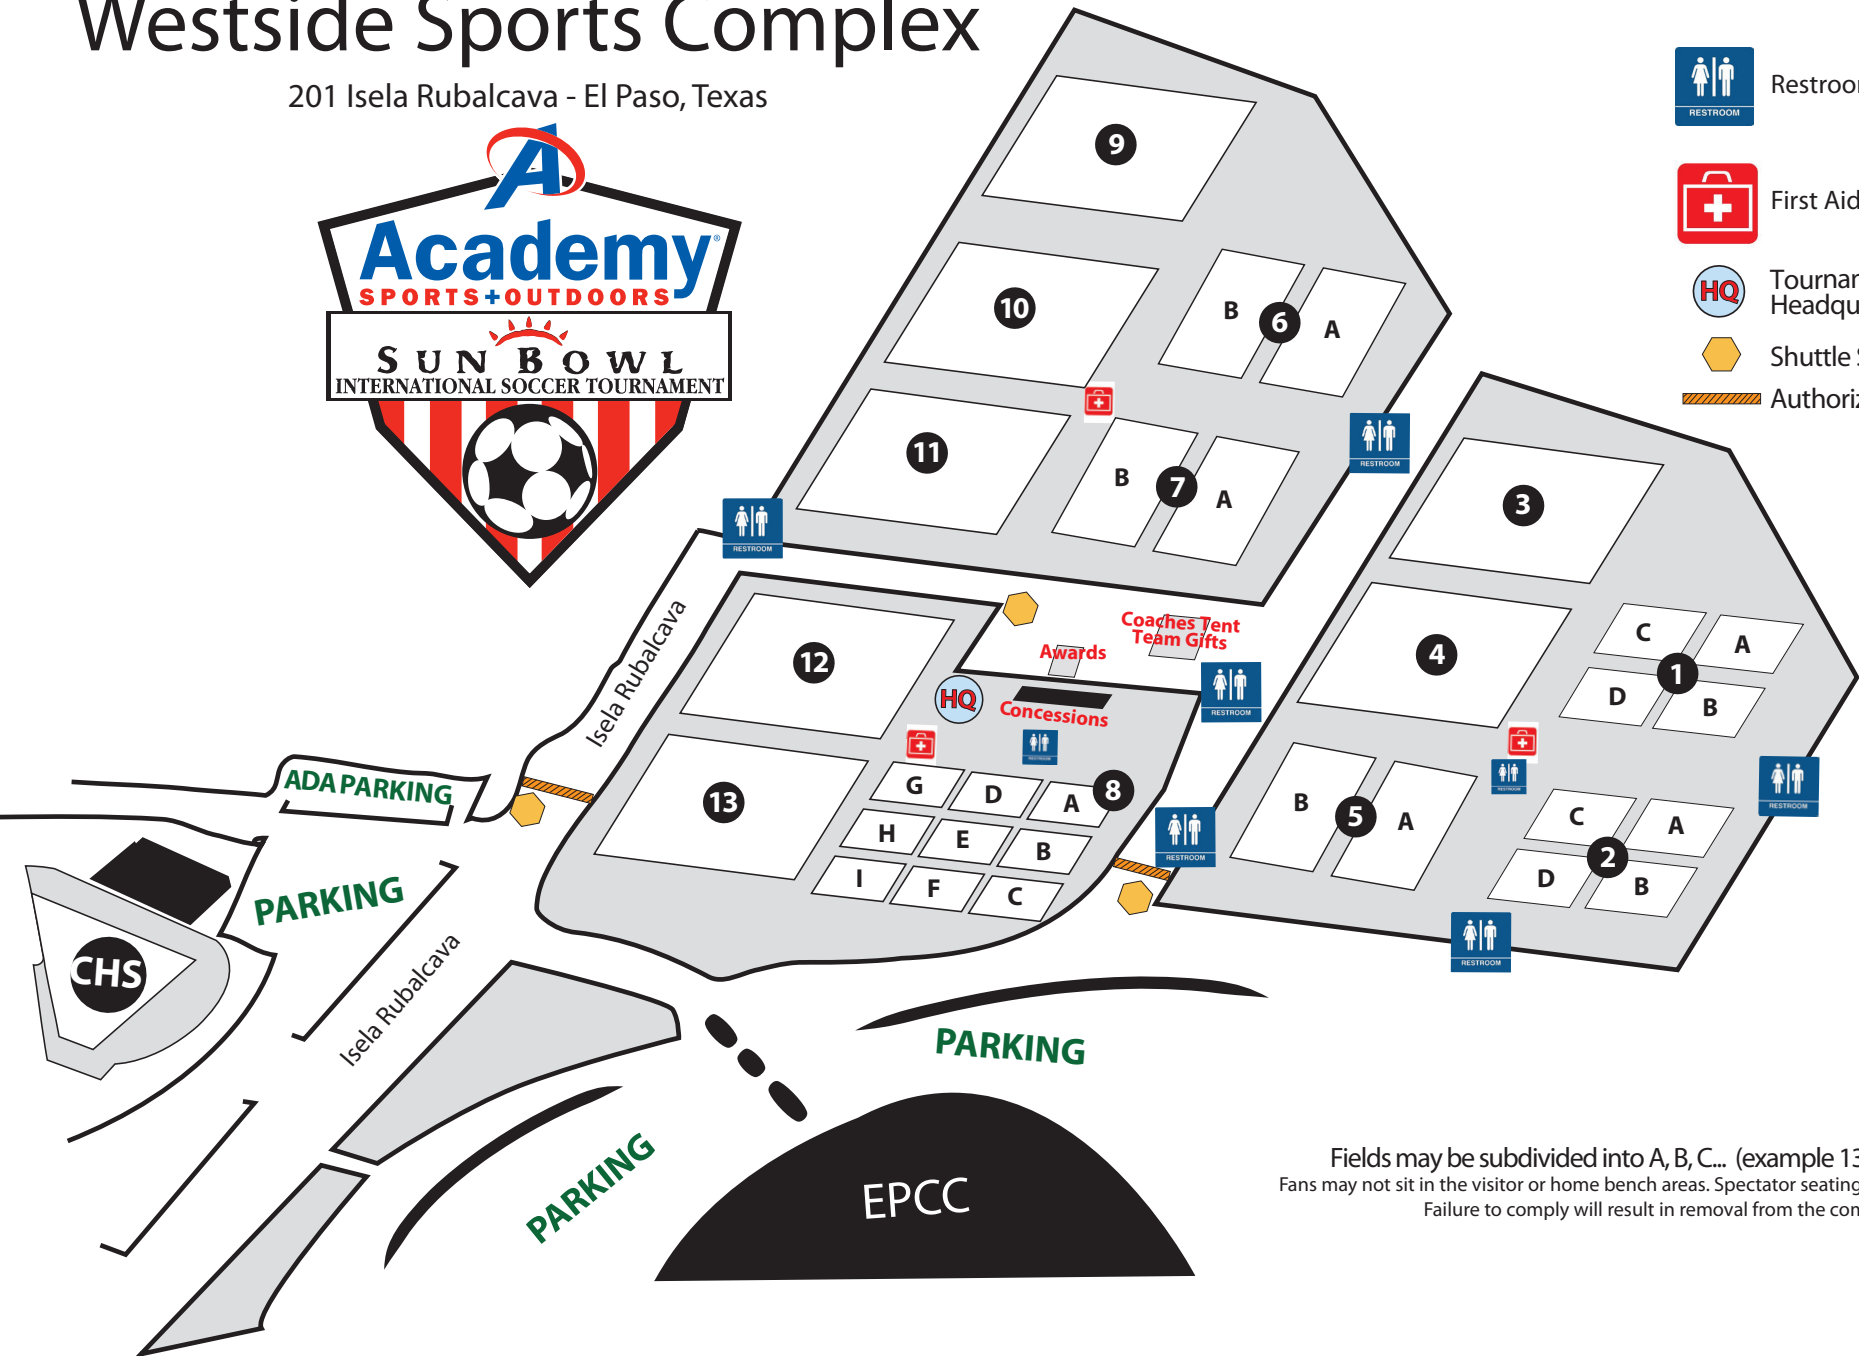

Westside Sports Complex

201 Isela Rubalcava - El Paso, Texas

Fields may be subdivided into A, B, C... (example 13a, 13b, 13c...)
 Fans may not sit in the visitor or home bench areas. Spectator seating is in designated areas.
 Failure to comply will result in removal from the complex.